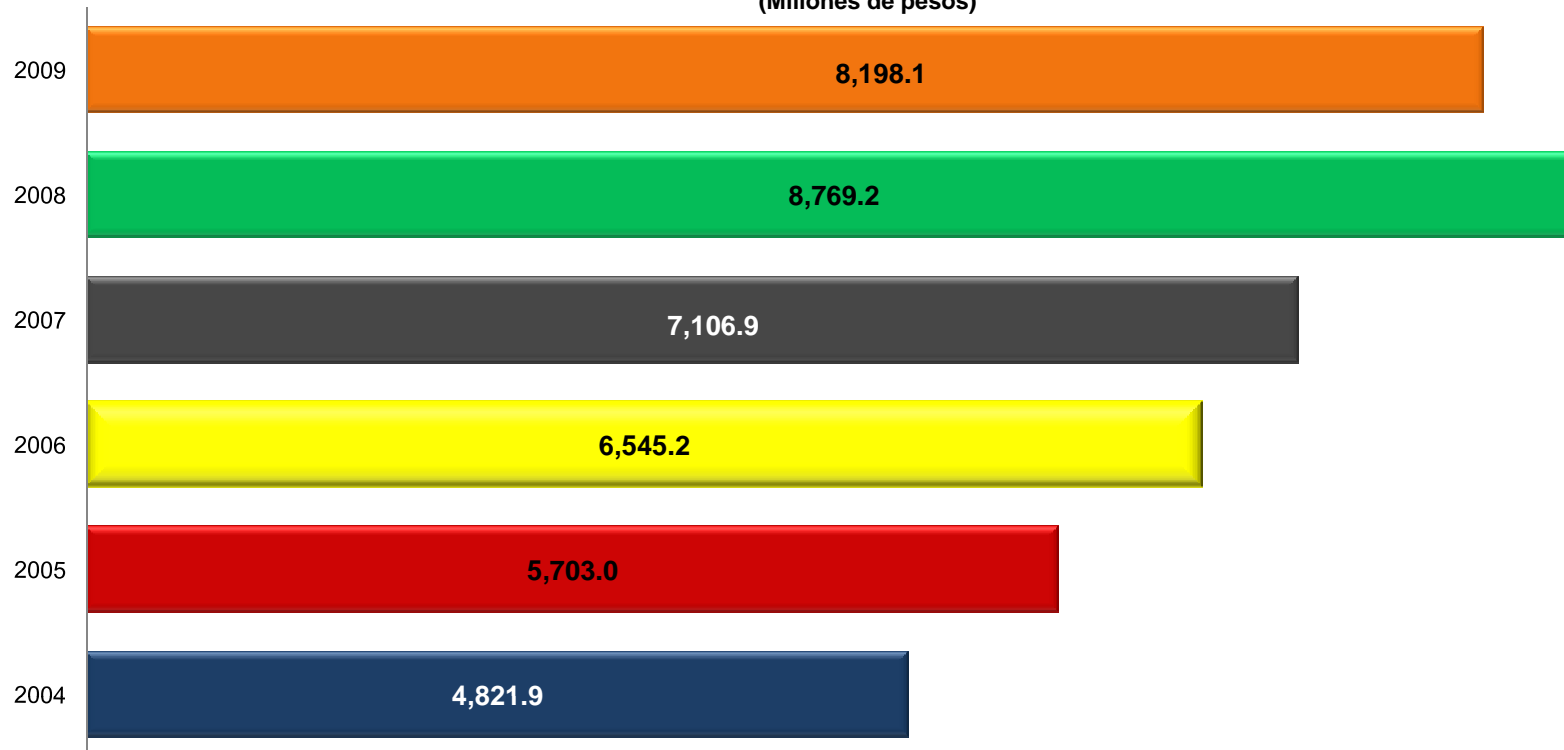

COMPARATIVO INGRESOS TOTALES 2004-2009

(Millones de pesos)

This document was created with Win2PDF available at <http://www.daneprairie.com>.
The unregistered version of Win2PDF is for evaluation or non-commercial use only.